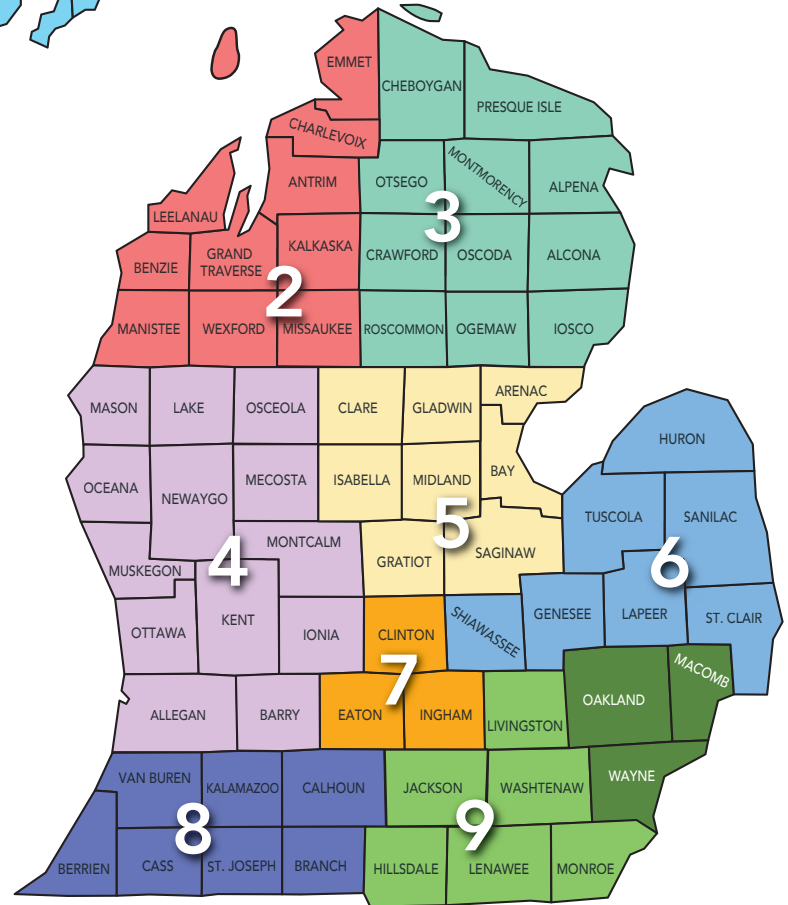

14.0 Implementation Grants

REGIONS 1, 3, 7, 9
OAKLAND COUNTY
WAYNE COUNTY

Manufacturing Growth Alliance

www.mgalliance.org
 Elizabeth Bernhard
 269.720.1699 | elizabeth@mgalliance.org

REGION 2

Networks Northwest

REGION 4

The Right Place

www.rightplace.org
 Rene Booker
 616.301.6247 | bookerr@rightplace.org

REGIONS 5, 6

Great Lakes Bay Manufacturer's Association

www.glbma.org
 Tanya Blehm
 989.964.2881 or 989.992.1163
 tblehm@svsu.edu

REGION 8

Southwest Michigan First

www.southwestmichiganfirst.com
 Bronwyn Drost
 269.303.1642 | bdrost@southwestmichiganfirst.com

REGIONS

- Upper Peninsula region
- Northwest region
- Northeast region
- West Michigan region
- East Central region
- East Michigan region
- South Central region
- Southwest Michigan region
- Southeast Michigan region
- Detroit Metro region