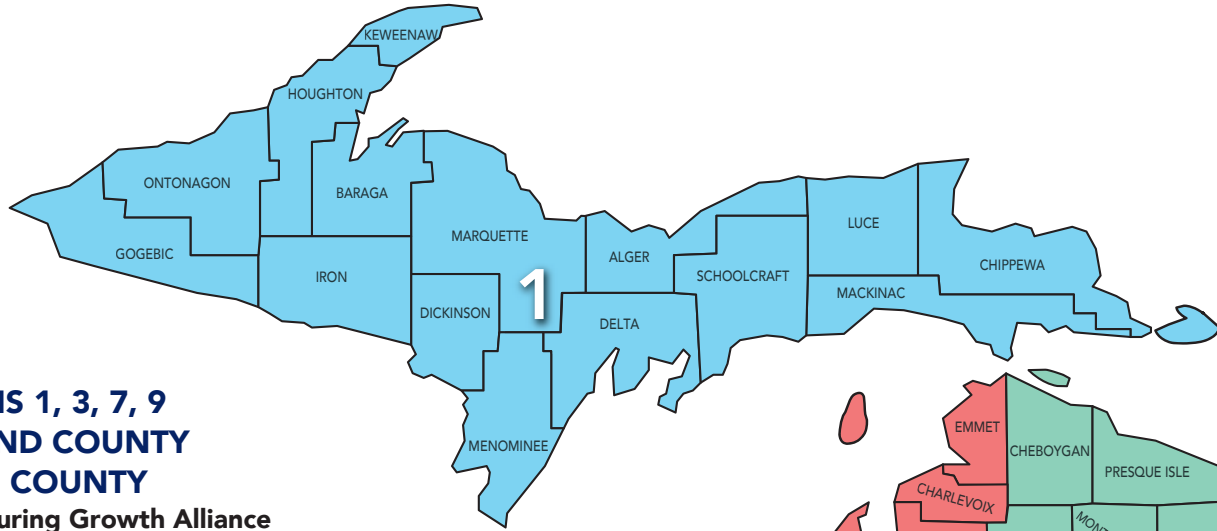

14.0 Implementation Grants

REGIONS 1, 3, 7, 9
OAKLAND COUNTY
WAYNE COUNTY

Manufacturing Growth Alliance

www.mgalliance.org
 Elizabeth Bernhard
 269.720.1699 | elizabeth@mgalliance.org

REGION 2

Networks Northwest